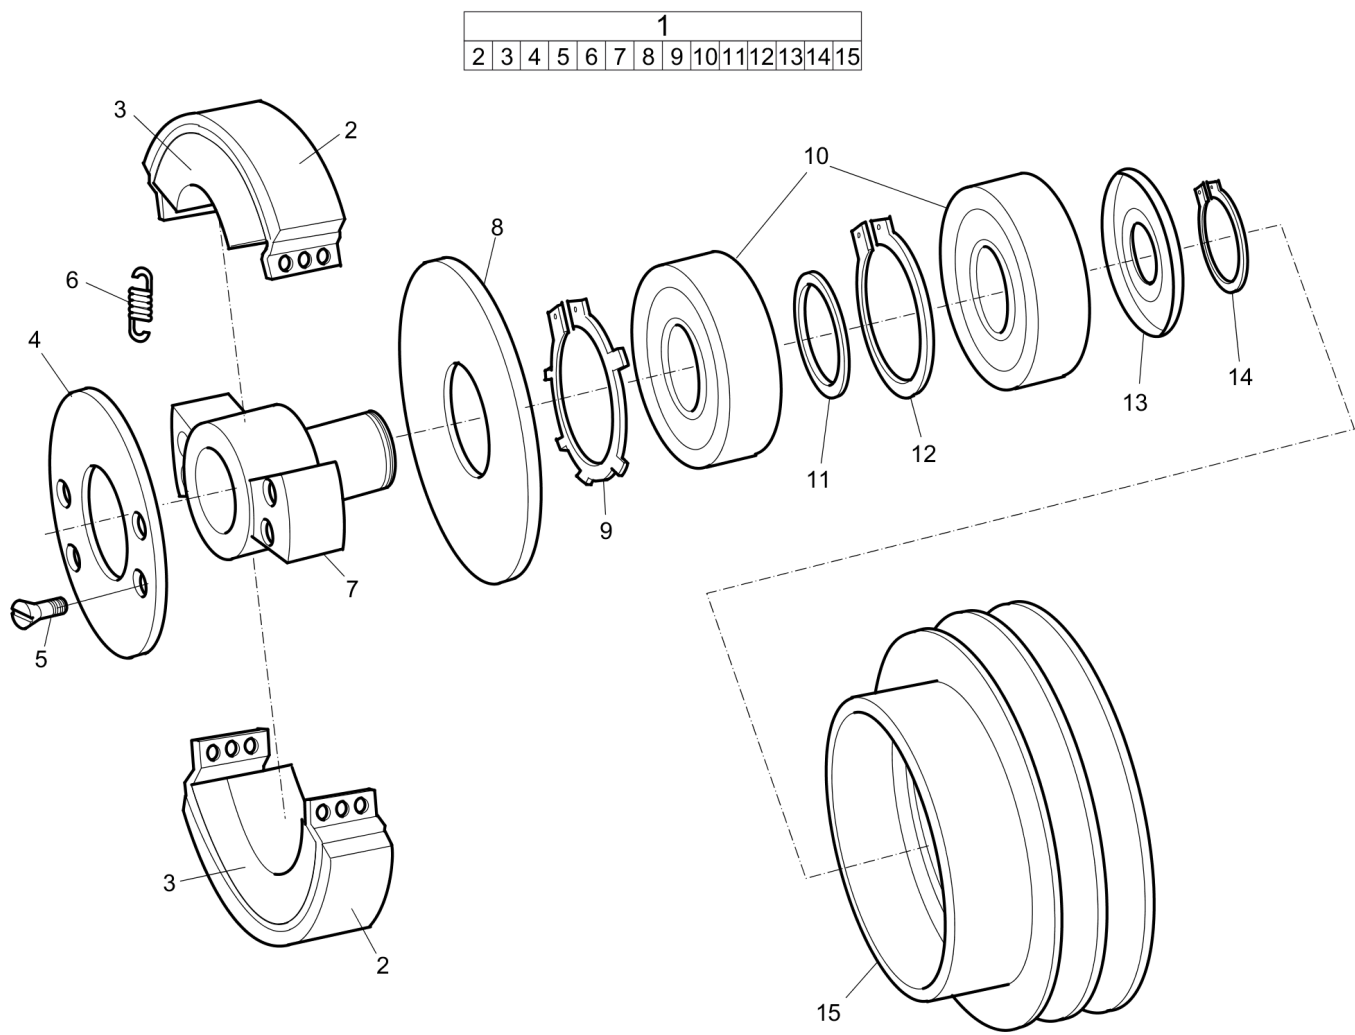

Spare parts list Centrifugal clutch

Item	Part No.	Name	Qty	L
1	4812070288	Centrifugal clutch, complete	1	
2	4700939359	Clutch lining	2	
3	4700939358	Weight	2	
4	4700939360	Cover	1	
5	4700939361	Screw	4	
6	4700421246	Spring	4	
7	4700939357	Hub	1	
8	4700939362	Cover	1	
9	4700939363	Lock washer	1	
10	3382100008	Ball bearing	2	
11	4700939356	Washer	1	
12	4700938725	Retaining ring	1	
13	4700938727	Nilos ring	1	
14	4700938726	Snap ring	1	
15	4700939355	V-belt pulley	1