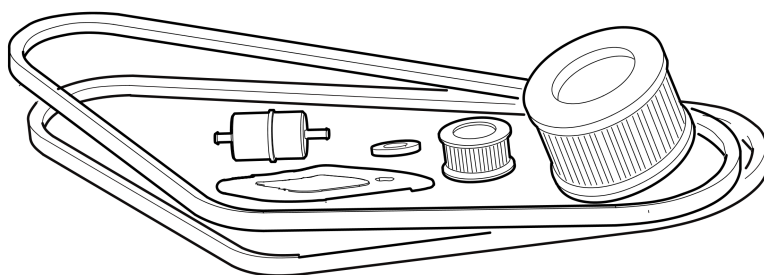

Preventative Maintenance Kits Start Up Kit

Item	Part No.	Name	Qty	L
1	3382100659	Start Up Kit	1	
2	3382100611	500 Hours Service Kit / 12 Months Service Kit	1	
3	3382015748	Oil filter	1	
4	3382015753	Product label	1	
5	3382015749	Air Filter	1	
6	4700381566	Air filter	1	
7	3382014951	V-belt	2	
8	3382100573	Every 250 hours / six months	1	
9	3382015748	Oil filter	1	
10	3382015753	Product label	1	
11	3382015749	Air Filter	1	
12	9234001203	Cobra & compactor Impact-OIL 1L	2