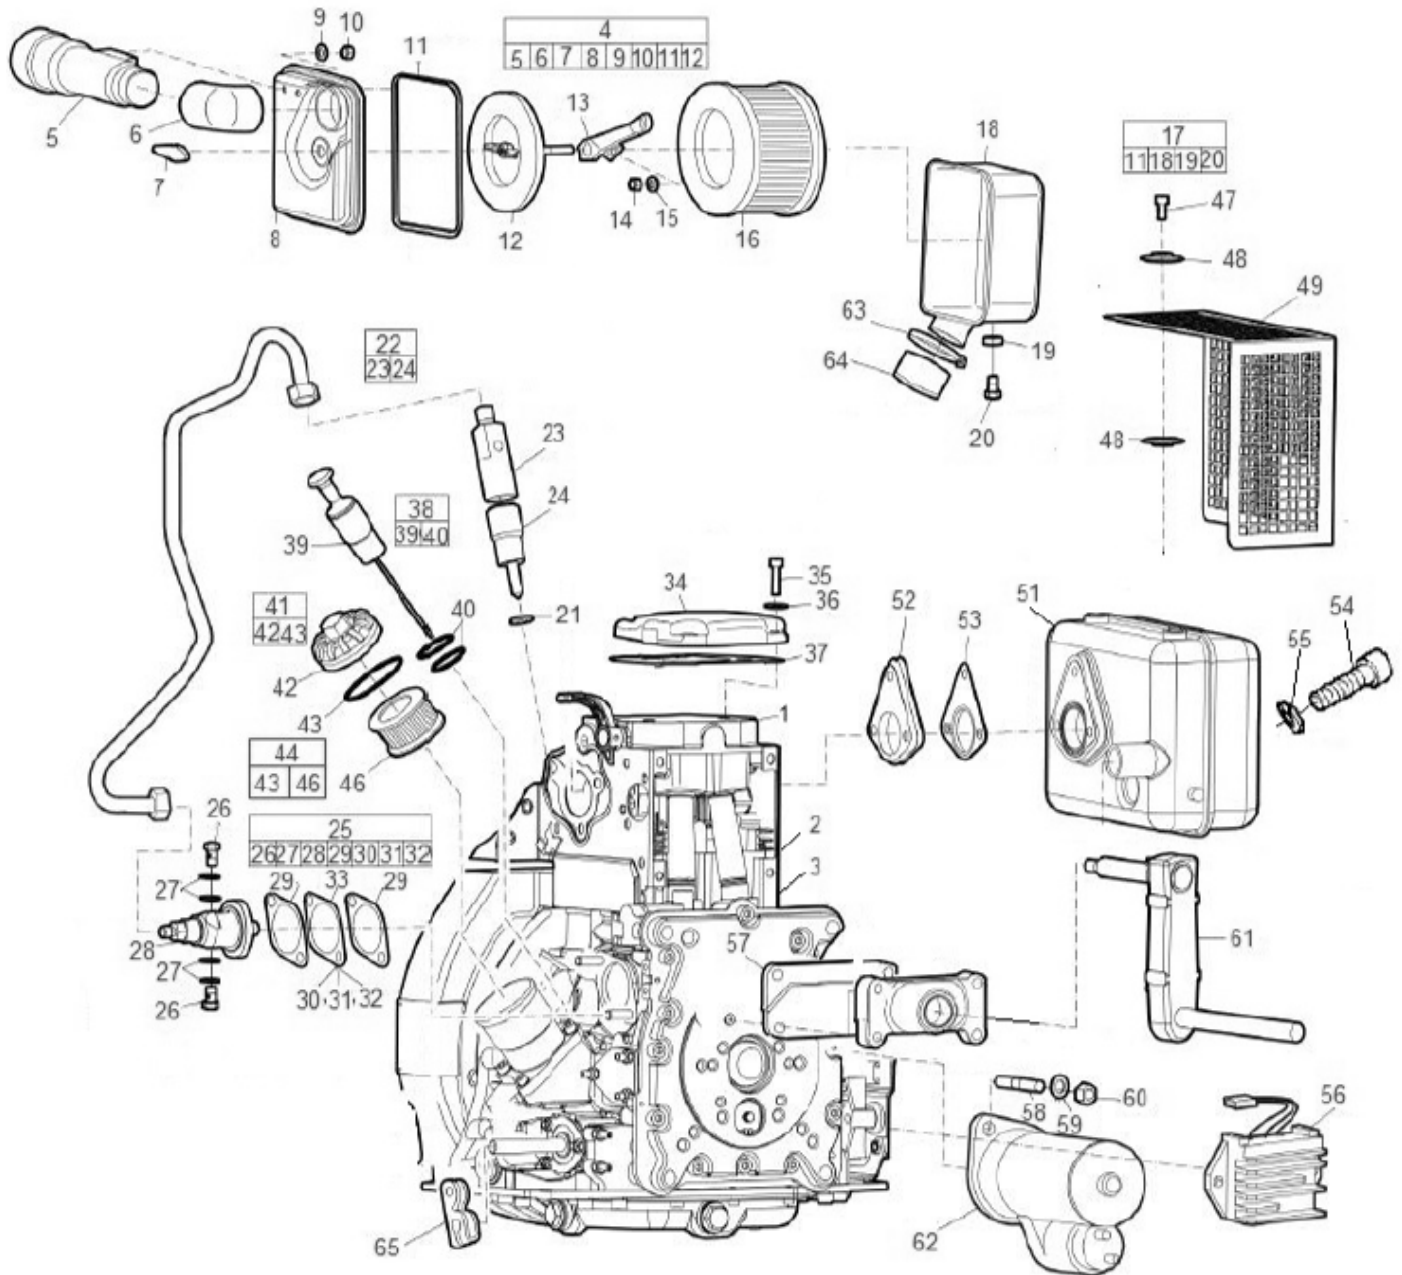

Spare parts list Engine

Item	Part No.	Name	Qty	L
1	3382014348	Engine, complete, Hatz 1D81Z electric start,	1	
2	3382015173	Engine, EPA	1	
3	3382014616	Engine, Manual	1	
4	3382100249	Air filter cover complete	1	
5	4700239883	Cyclone	1	
6	4700239882	Elbow	1	
7	4700937017	Nut	1	
8	-	Injector part	1	
9	3382015185	Washer	2	
10	3382015186	Nut	2	
11	4700239526	Gasket	1	
12	3382100235	Holder	1	
12	3382100235	Holder	1	
13	3382015187	Bracket	1	
14	3382015170	Nut, M8	2	
15	3382015169	Washer, M8	2	
16	3382015749	Air Filter	1	
11	4700239526	Gasket	1	
17	4700239516	Housing	1	
11	4700239526	Gasket	1	
18	-	Housing	1	
19	4700239533	Washer	1	
19	4700239533	Washer	1	
20	4700239534	Screw	1	
20	4700239534	Screw	1	
21	3382015256	Gasket	1	
22	3382100237	Injector Complete	1	
23	-	Injector part	1	
23	-	Injector part	1	
24	3382100237	Injector Complete	1	
24	3382100238	Nozzle	1	
25	4700950148	Injector pump, complete	1	
26	3382100241	Banjo screw	2	
26	3382100241	Banjo screw	2	
27	3382100242	Gasket	4