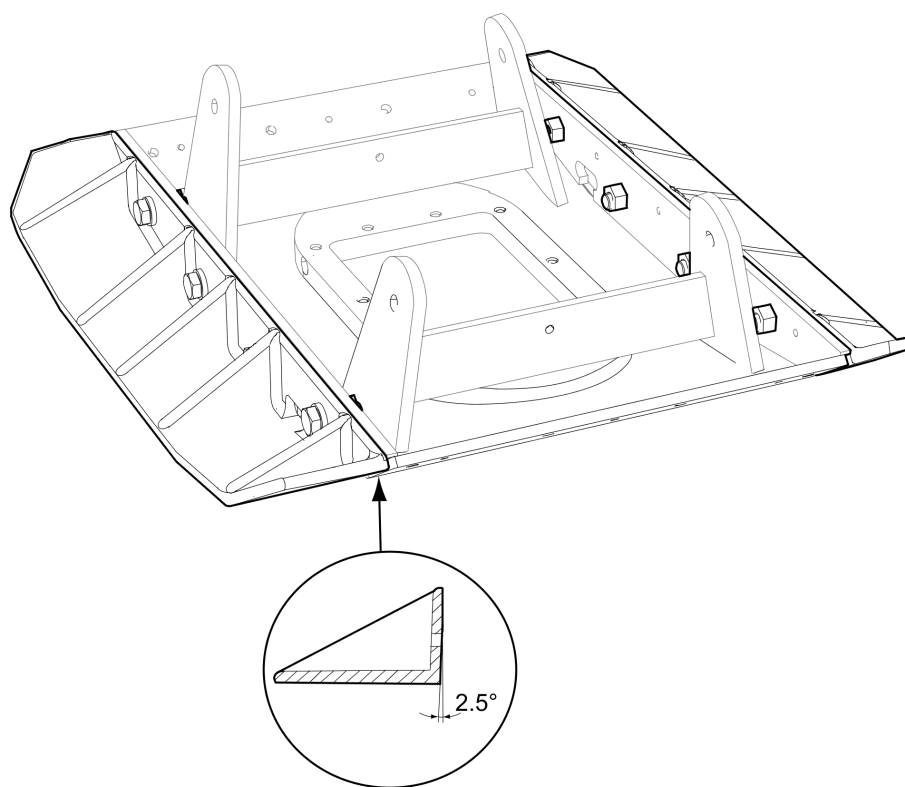

Service, repair and wear part kits Slanted extension plate kit 2 x 150 mm (2 x 5.90 in.)

Item	Part No.	Name	Qty	L
1	4700382068	Slanted extension plate kit 2 x 150 mm (2 x 5.90 in.)	1	
2	-	Extension plate, 150 mm, 5.90 in., Slanted 2.5°	2	
3	-	Screw, M20 x 50 mm 8.8 A9K	8	
4	-	Washer, 21 x 45 mm, 0.83 x 0.87 x 1.77 in. 300 HV	8