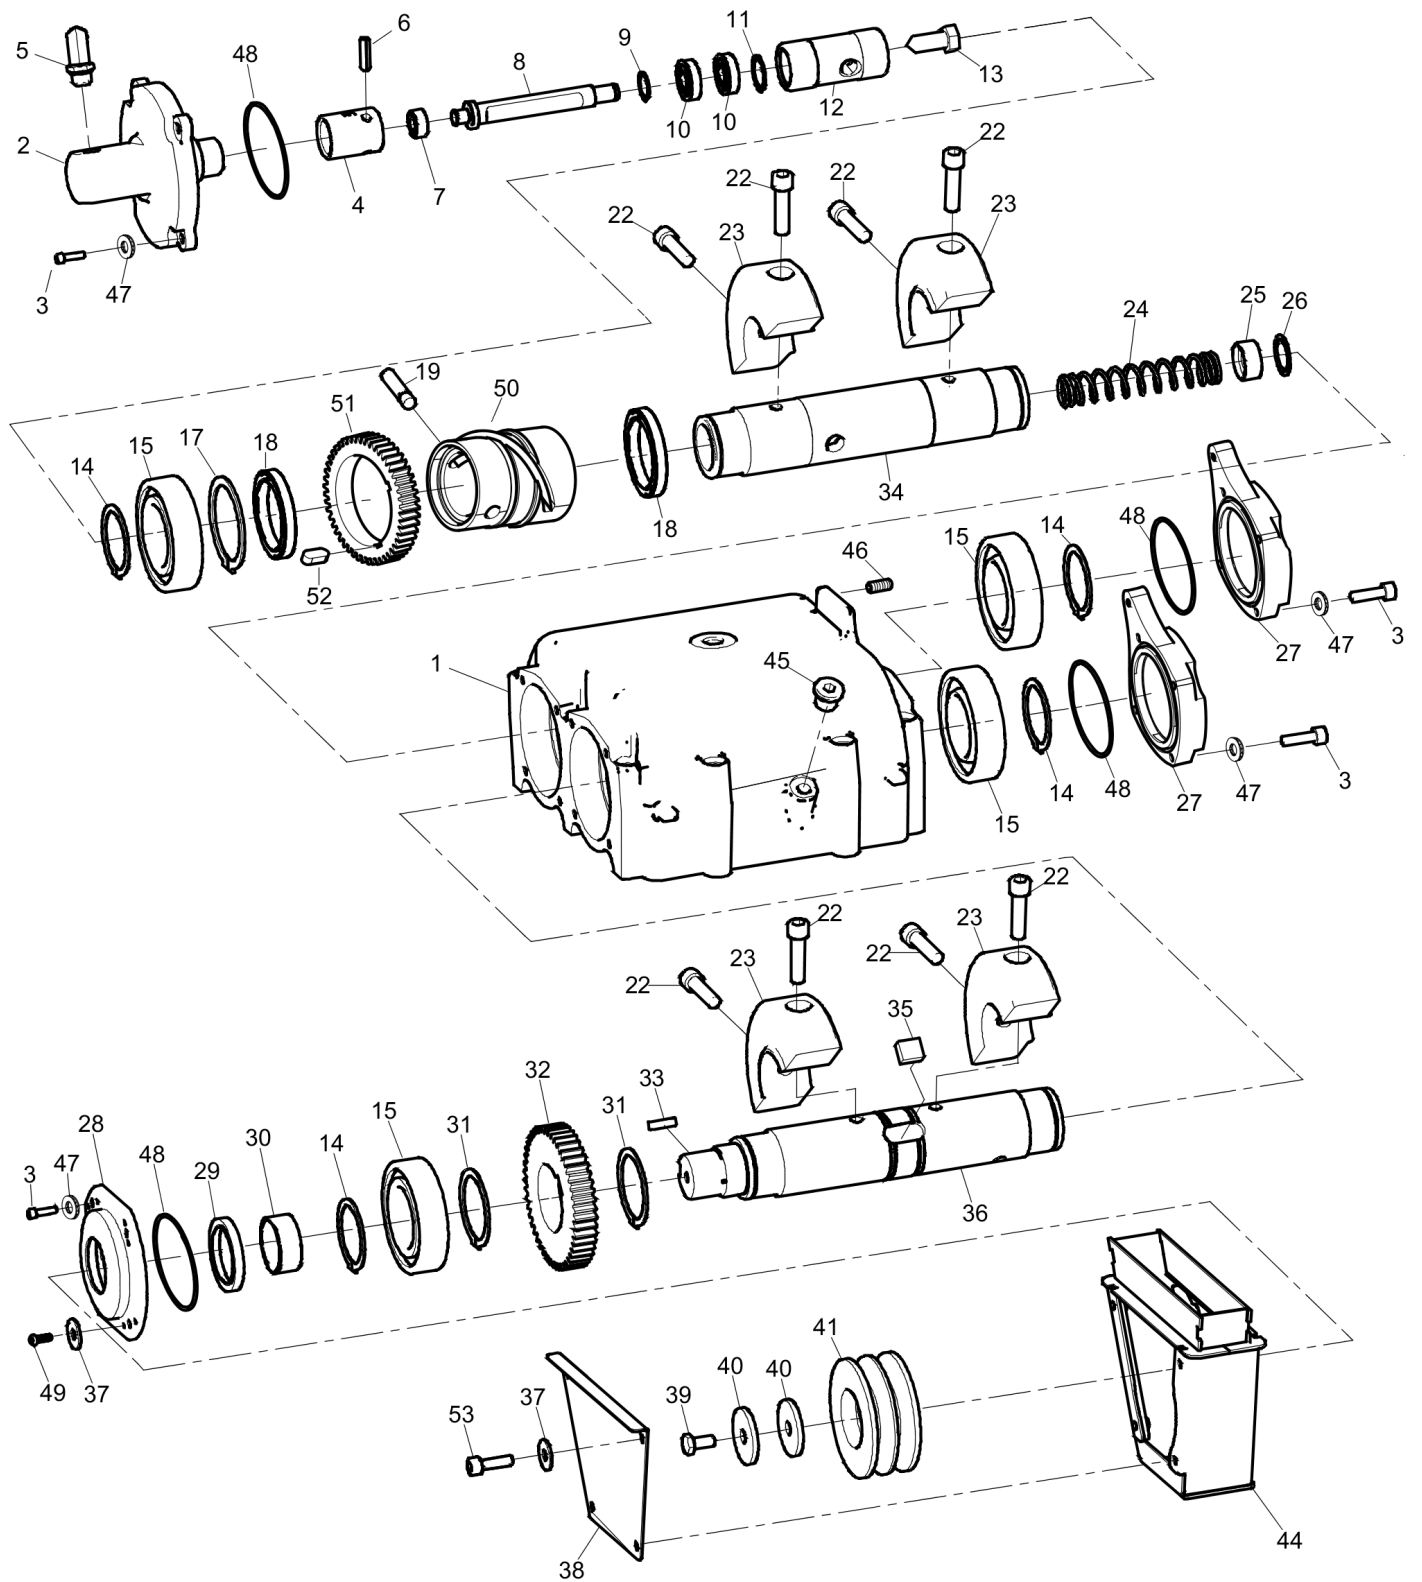

Spare parts list Eccentric element

Item	Part No.	Name	Qty	L
1	3382012606	Eccentric housing	1	
2	3382012040	Hydraulic cylinder	1	
3	0211125000	Hex socket screw	16	
4	4812070043	Piston	1	
5	4700792272	Elbow 90 orfs	1	
6	0108132400	Spring pin, Ø6 x 20 mm DIN 1481	1	
7	3382014188	Sealing	1	
8	3382013002	Piston rod	1	
9	4700150003	Retaining ring for shaft	1	
10	3382014140	Ball bearing	2	
11	4700151043	Retaning ring for hole 28	1	
12	3382013003	Piston	1	
13	4700381443	Screw	1	
14	4700150033	Retaining ring	4	
15	3382014138	Bearing	4	
17	4700150035	Snap ring	1	
18	4700928796	Ball bearing	2	
19	3382014460	Pin	1	
22	0211140403	Hex. socket head capscrew	8	
23	3382012625	Eccentric weight	4	
24	3382014139	Spring	1	
25	4700280448	Stop	1	
26	4700928787	Retaining ring	1	
27	3382014463	Cover	2	
28	3382015329	Cover	1	C
29	3382014176	Radial lip-type seal	1	
30	4700928795	Sleeve	1	
31	4700150020	Retaining ring for shaft	2	
32	3382012027	Gear	1	
33	4700350029	Feather key	1	
34	3382012626	Eccentric shaft	1	
35	3382014774	Key	1	
36	3382012043	Eccentric shaft	1	
37	0300027464	Washer	12	
38	3382015331	Belt cover, hatch	1	B