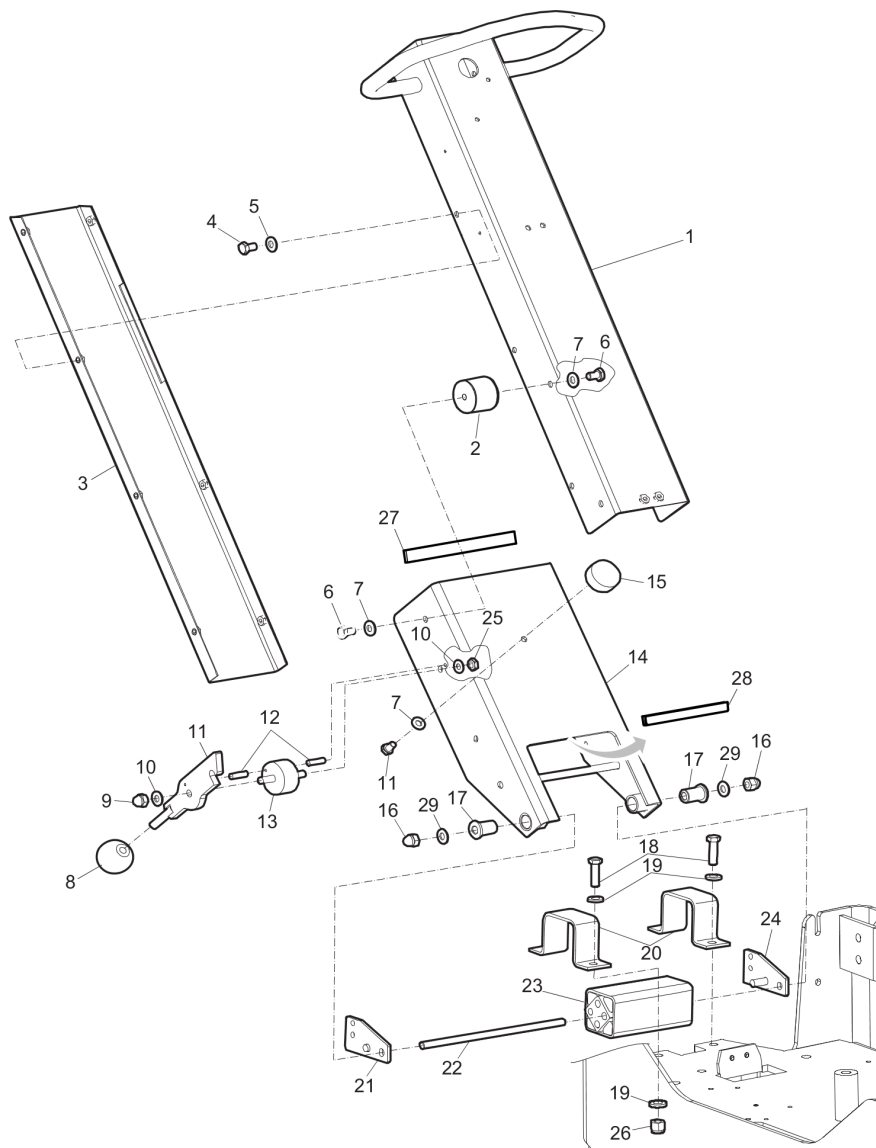

Spare parts list Handle

Item	Part No.	Name	Qty	L
1	3382012558	Handle	1	
2	3382010490	Shock absorber	4	
3	4700377312	Cover	1	
4	4700500019	Hexagon screw	8	
5	4700904229	Washer, 8.4x 6x1.5 mm 300HV	8	
6	4700500043	Screw M10x16	9	
7	0300027438	Washer	9	
8	4700281382	Ball knob M12, D= 50mm	1	
9	4700581012	Nut	1	
10	0300027438	Washer	2	
11	4700282724	Hook	1	
12	0108123600	Spirol pin	2	
13	4700281431	Shock absorber	1	
14	3382012557	Handle bracket	1	
15	4700281804	Rubber stop	1	
16	4700581013	Nut, M12	2	
17	3382010495	Bushing	2	
18	0147140303	Hex. head screw	4	
19	4700904703	Plain washer 13x24x4 mm	8	
20	3382010496	Clamp	2	
21	3382010493	Retainer, right	1	
22	3382010491	Stud	1	
23	3382010492	Shock absorber	1	
24	3382010494	Retainer, left	1	
25	4700570006	Hex. nut	1	
26	0291112822	Lock nut	4	
27	4700926911	Rubber strip	1	
28	4700902379	Edge trim	1	
29	3315019508	Lock washer	12