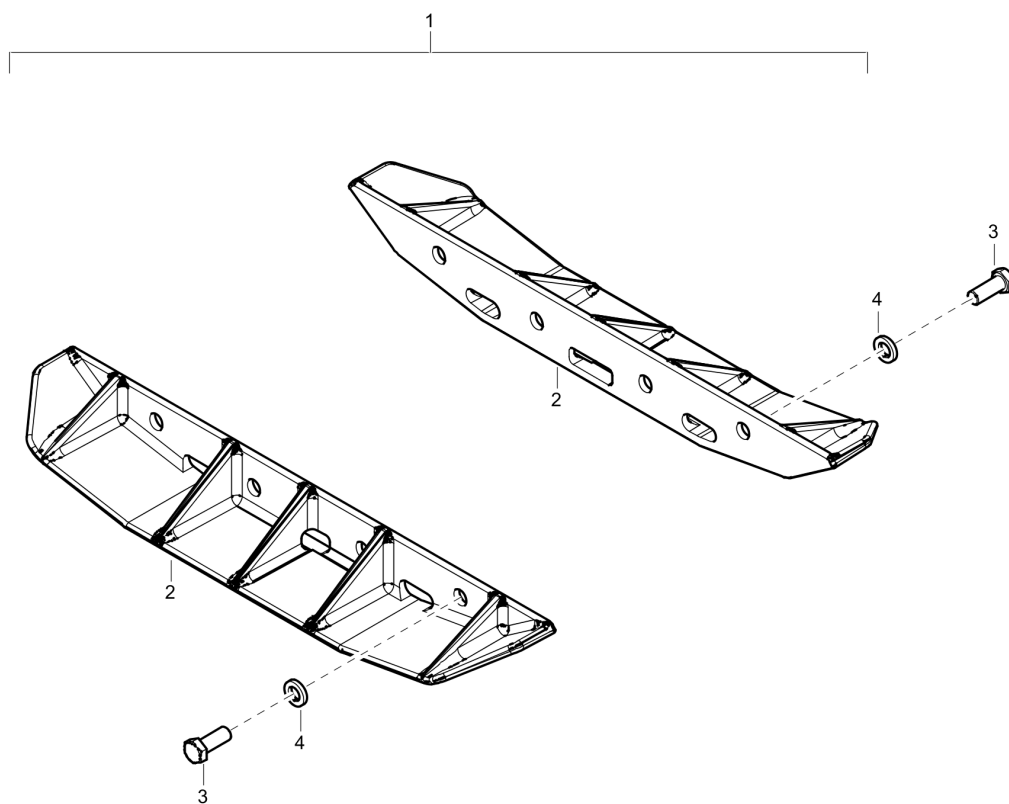

Service, repair and wear part kits Extension plate kit 2 x 150 mm (2 x 5.90 in.)

Item	Part No.	Name	Qty	L
1	3382014952	Extension plate kit 2 x 150 mm (2 x 5.90 in.)	1	
2	-	Extension plate, 150 mm, 5.90 in.	2	
3	-	Screw, M20 x 50 mm 8.8 A9K	8	
4	-	Washer, 21 x 45 mm, 0.83 x 0.87 x 1.77 in. 300 HV	8