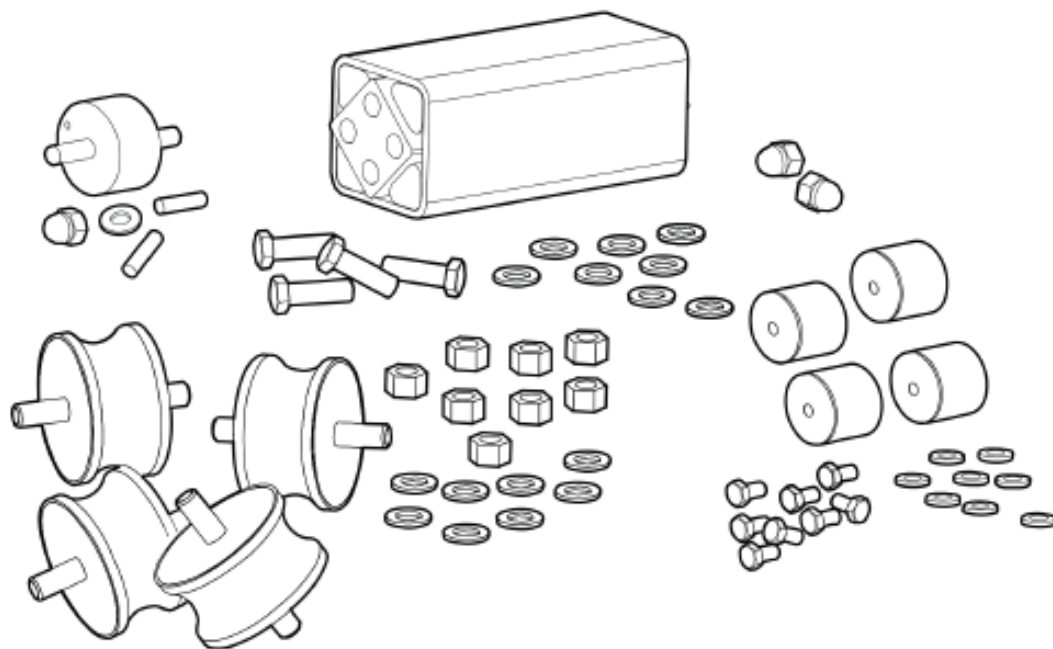

Service, repair and wear part kits Shock absorber repair kit

Item	Part No.	Name	Qty	L
-	3382100581	Shock absorber repair kit	1	
1	0266211400	Hexagon nut	8	
2	0301237800	Plain washer	8	
3	3382010490	Shock absorber	4	
4	0147135903	Hexagon bolt	8	
5	0300027438	Washer	8	
6	3382010492	Shock absorber	1	
7	0147140303	Hex. head screw	4	
8	4700904703	Plain washer 13x24x4 mm	8	
9	0291112822	Lock nut	4	
10	4700281431	Shock absorber	1	
11	0108123600	Spirol pin	2	
12	4700581012	Nut	1	
13	0300013022	Washer	2	
14	0266211100	Nut hexagon	1