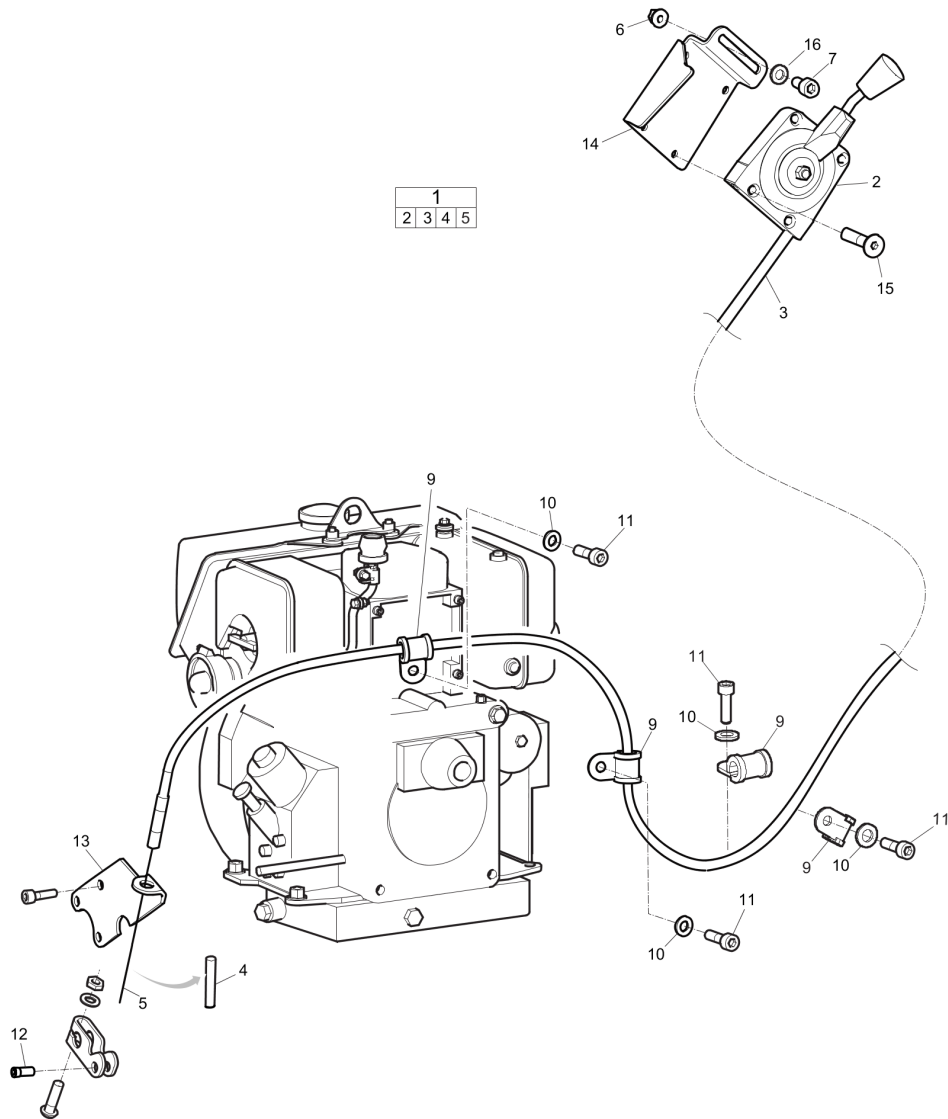

Spare parts list Non EPA throttle control

Item	Part No.	Name	Qty	L
1	4700393319	Throttle control	1	A
2	4700397114	Throttle handle	1	
3	4700393319	Throttle control	1	
4	4700393319	Throttle control	1	
5	4700393319	Throttle control	1	
6	4700902285	Nut	1	
7	4700508025	Screw, M6x20 mm 8.8 A2K	1	
9	4700921065	Clamp	5	
10	0301232100	Washer DIN125	5	
11	0211124403	Screw	4	
12	4700281236	Nipple	1	
13	4700281228	Bracket	1	
14	4812070115	Throttle control bracket	1	
15	4700904747	Screw	4	
16	4700904228	Washer 6,4x12x1,5	1