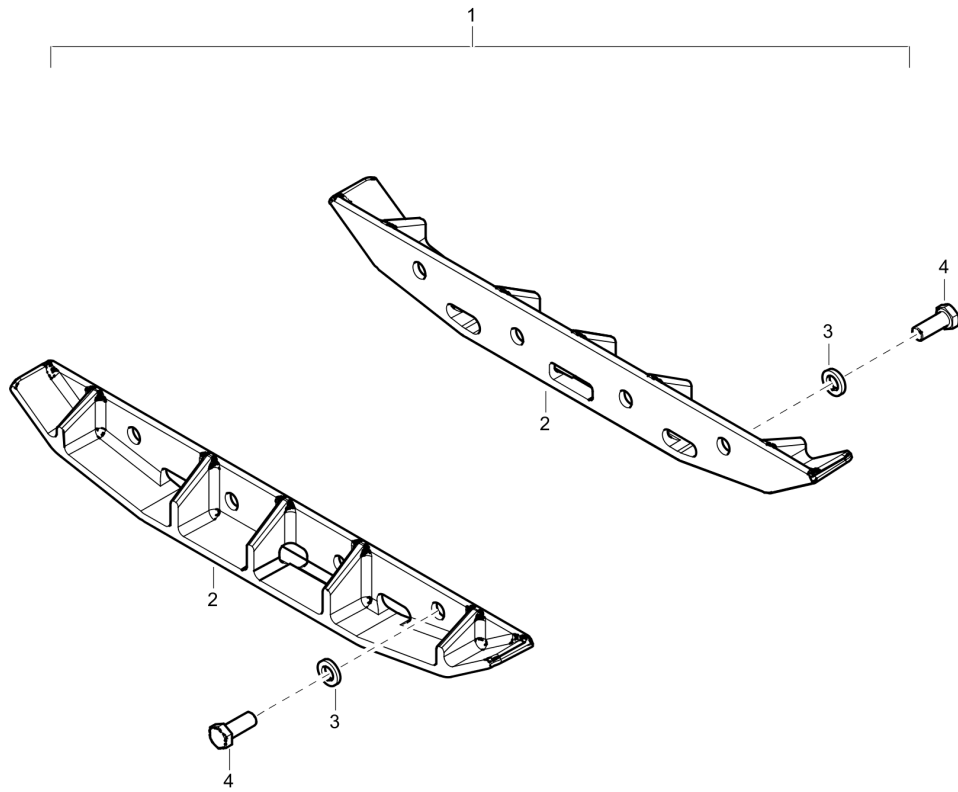

Service, repair and wear part kits Extension plate kit 2 x 75 mm (2 x 2.95 in.)

Item	Part No.	Name	Qty	L
1	3382014950	Extension plate kit 2 x 75 mm (2 x 2.95 in.)	1	
2	-	Extension plate, 75 mm, 2.95 in.	2	
3	-	Washer, 21 x 36 x 6 mm, 0.83 x 1.42 x 0.24 300 HV	8	
4	-	Screw, M20 x 50 mm 8.8 A9K	8