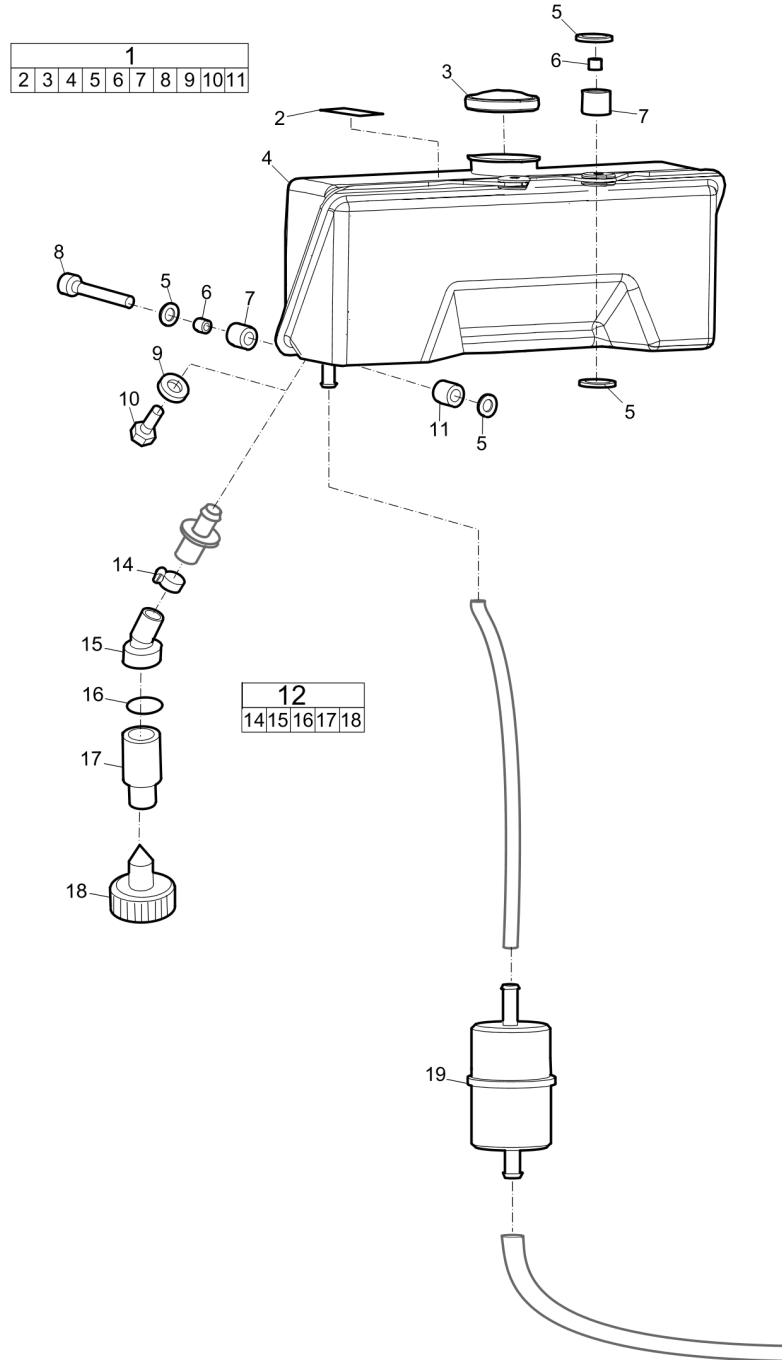

Spare parts list Fuel tank Hatz 1D81

Item	Part No.	Name	Qty	L
1	3382100250	Fuel tank, complete	1	
2	--	Label	1	
3	4700239554	Fuel cap	1	
4	--	Fuel tank	1	
5	4700937422	Washer	12	
6	4700937423	Spacer	6	
7	4700937424	Spacer	6	
8	--	Screw, M8 x 40 mm	4	
9	4700238362	Washer	1	
10	4700937435	Plug	1	
11	4700937436	Sleeve	4	
12	4700938339	Water separator, cpl	1	
14	3382015209	Clamp	1	
15	3382015193	Adapter	1	
16	3382015194	Hose clip	1	
17	3382015195	Water separator	1	
18	3382015196	Drain screw	1	
19	4700937430	Fuel filter	1