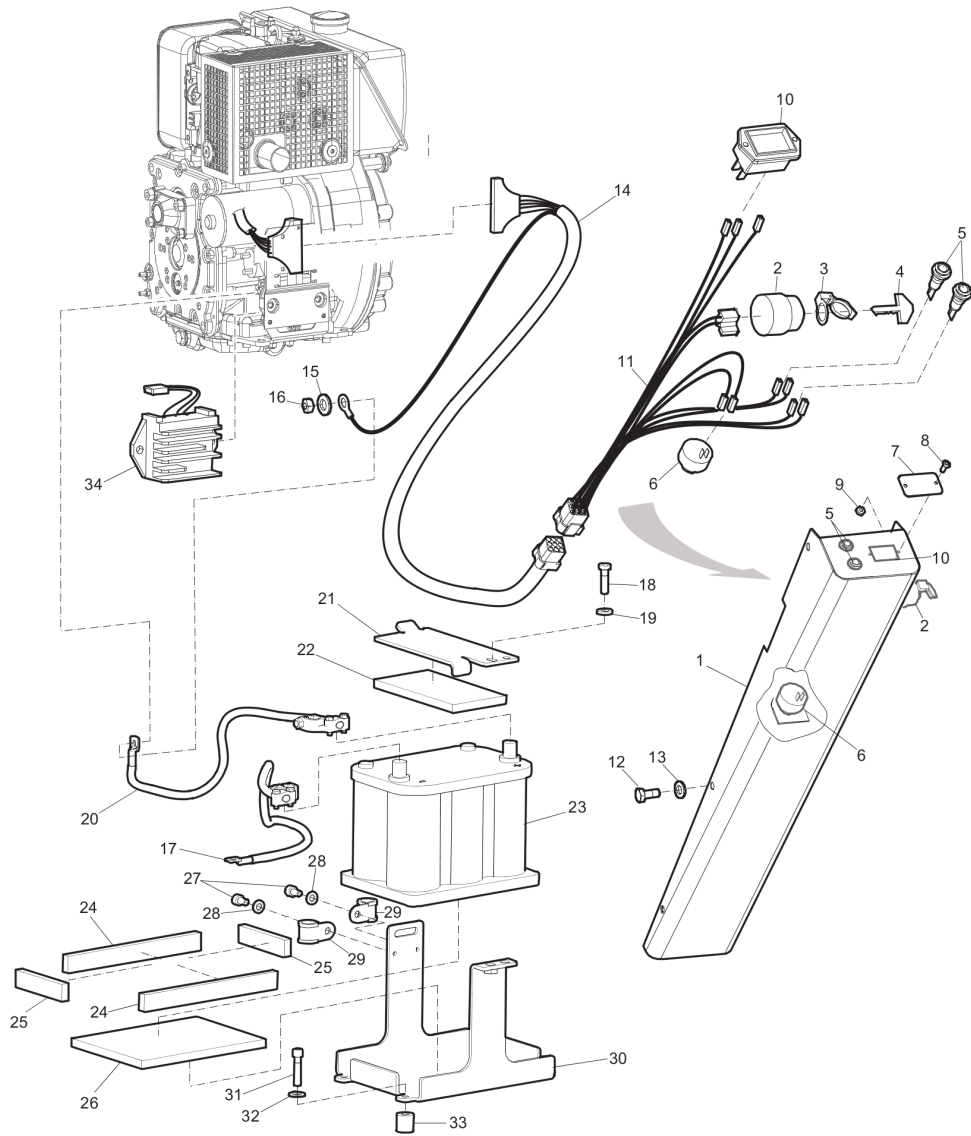

Spare parts list Electric equipment

Item	Part No.	Name	Qty	L
1	4700378223	Cover	1	
2	4700238158	Ignition switch	1	
3	4700904428	Cover, ignition	1	
4	4700238236	Ignition key	1	
5	4700791058	Diode lamp	2	
6	4700385599	Buzzer	1	
7	4700376867	Cover	1	
8	4700903658	Screw M5x10	2	
9	4700928927	Lock nut	2	
10	-	Hour meter	1	A
11	4700378225	Cable harness	1	
12	4700500019	Hexagon screw	7	
13	4700904229	Washer, 8.4x 6x1.5 mm 300HV	7	
14	4700282727	Cable harness	1	
15	-	Nut	1	
16	-	Washer	1	
17	3382014678	Battery cable (+)	1	
18	0147136403	Screw	1	
19	0300013022	Washer	1	
20	4700281202	Battery cable (-)	1	
21	3382012765	Holder	1	
22	4700384612	Insulation	1	
23	4700394643	Battery	1	
24	3382014332	Insulation	2	
25	3382014333	Insulation	2	
26	3382012839	Insulation	1	
27	0211124303	Screw M6x10 ISO 4762	2	
28	0301232100	Washer DIN125	2	
29	0346100203	Clamp	2	
30	3382012763	Battery holder	1	
31	0147132203	Hex. head screw	4	
32	0301233500	Plain washer	4	
33	3382014603	Spacer sleeve	4	
34	4700945607	Charging relay	1