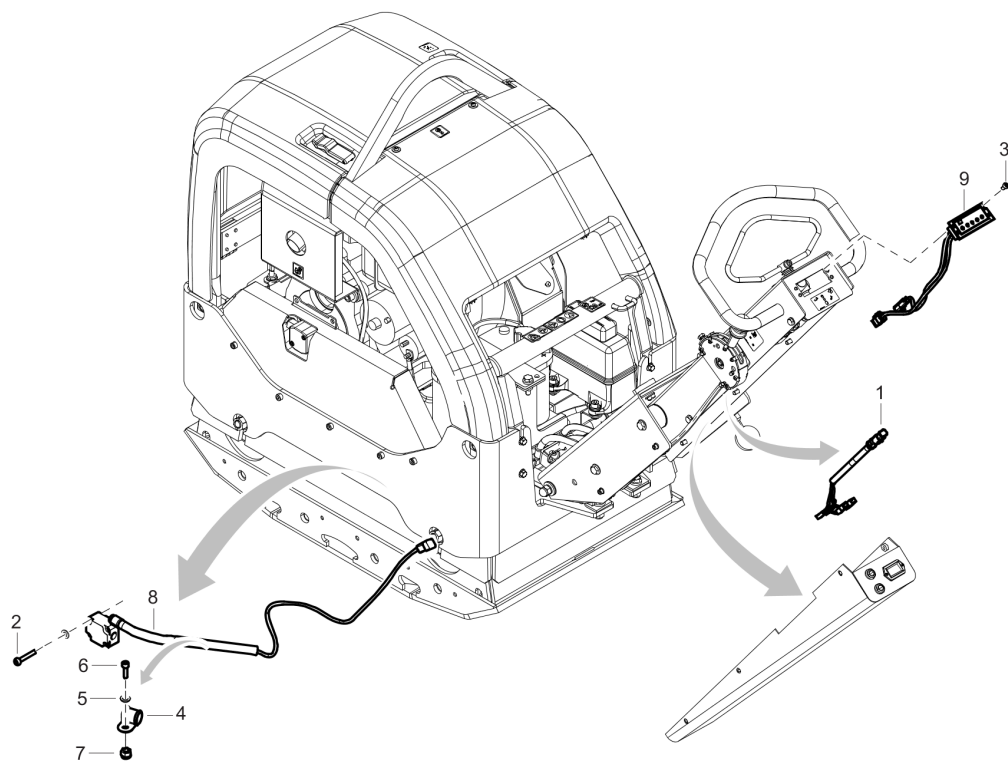

Service, repair and wear part kits **Compaction Indicator Kit**

Item	Part No.	Name	Qty	L
-	3382100627	Compaction Indicator Kit	-	
1	3382012189	Wiring Harness	1	
2	0211125003	Screw, M6x30, 8.8	4	
3	4700903658	Screw M5x10	4	
4	4700904346	Pipe clamp covered	3	
5	0301232100	Washer DIN125	5	
6	0211196477	Hex. sock. Screw	3	
7	0291112815	Nut	2	
-	3382014830	Compaction indicator kit	-	
8	-	Measure unit	1	
9	-	Compaction meter	1