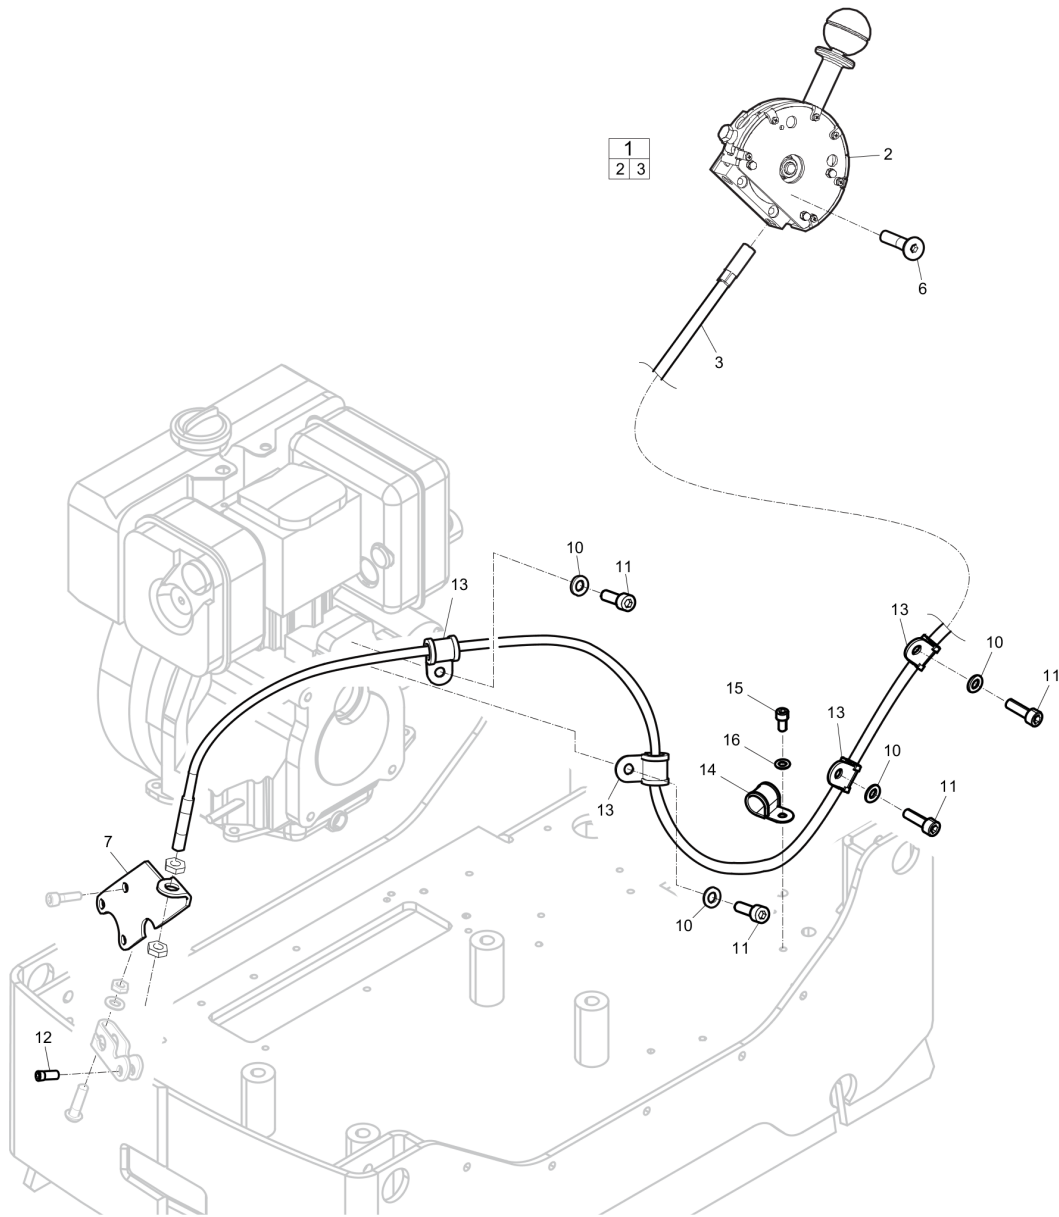

Spare parts list Throttle control, EPA version

Item	Part No.	Name	Qty	L
1	3382012121	Throttle control	1	A
2	-	Throttle handle	1	
3	3382100297	Cable	1	
6	4700904747	Screw	4	
7	4700281228	Bracket	1	
10	0301232100	Washer DIN125	4	
11	0211124703	Hex sock. screw	4	
12	4700281236	Nipple	1	
13	4700921065	Clamp	4	
14	4700960727	Clamp	1	
15	0211132203	Hex. head screw	1	
16	0301233500	Plain washer	1