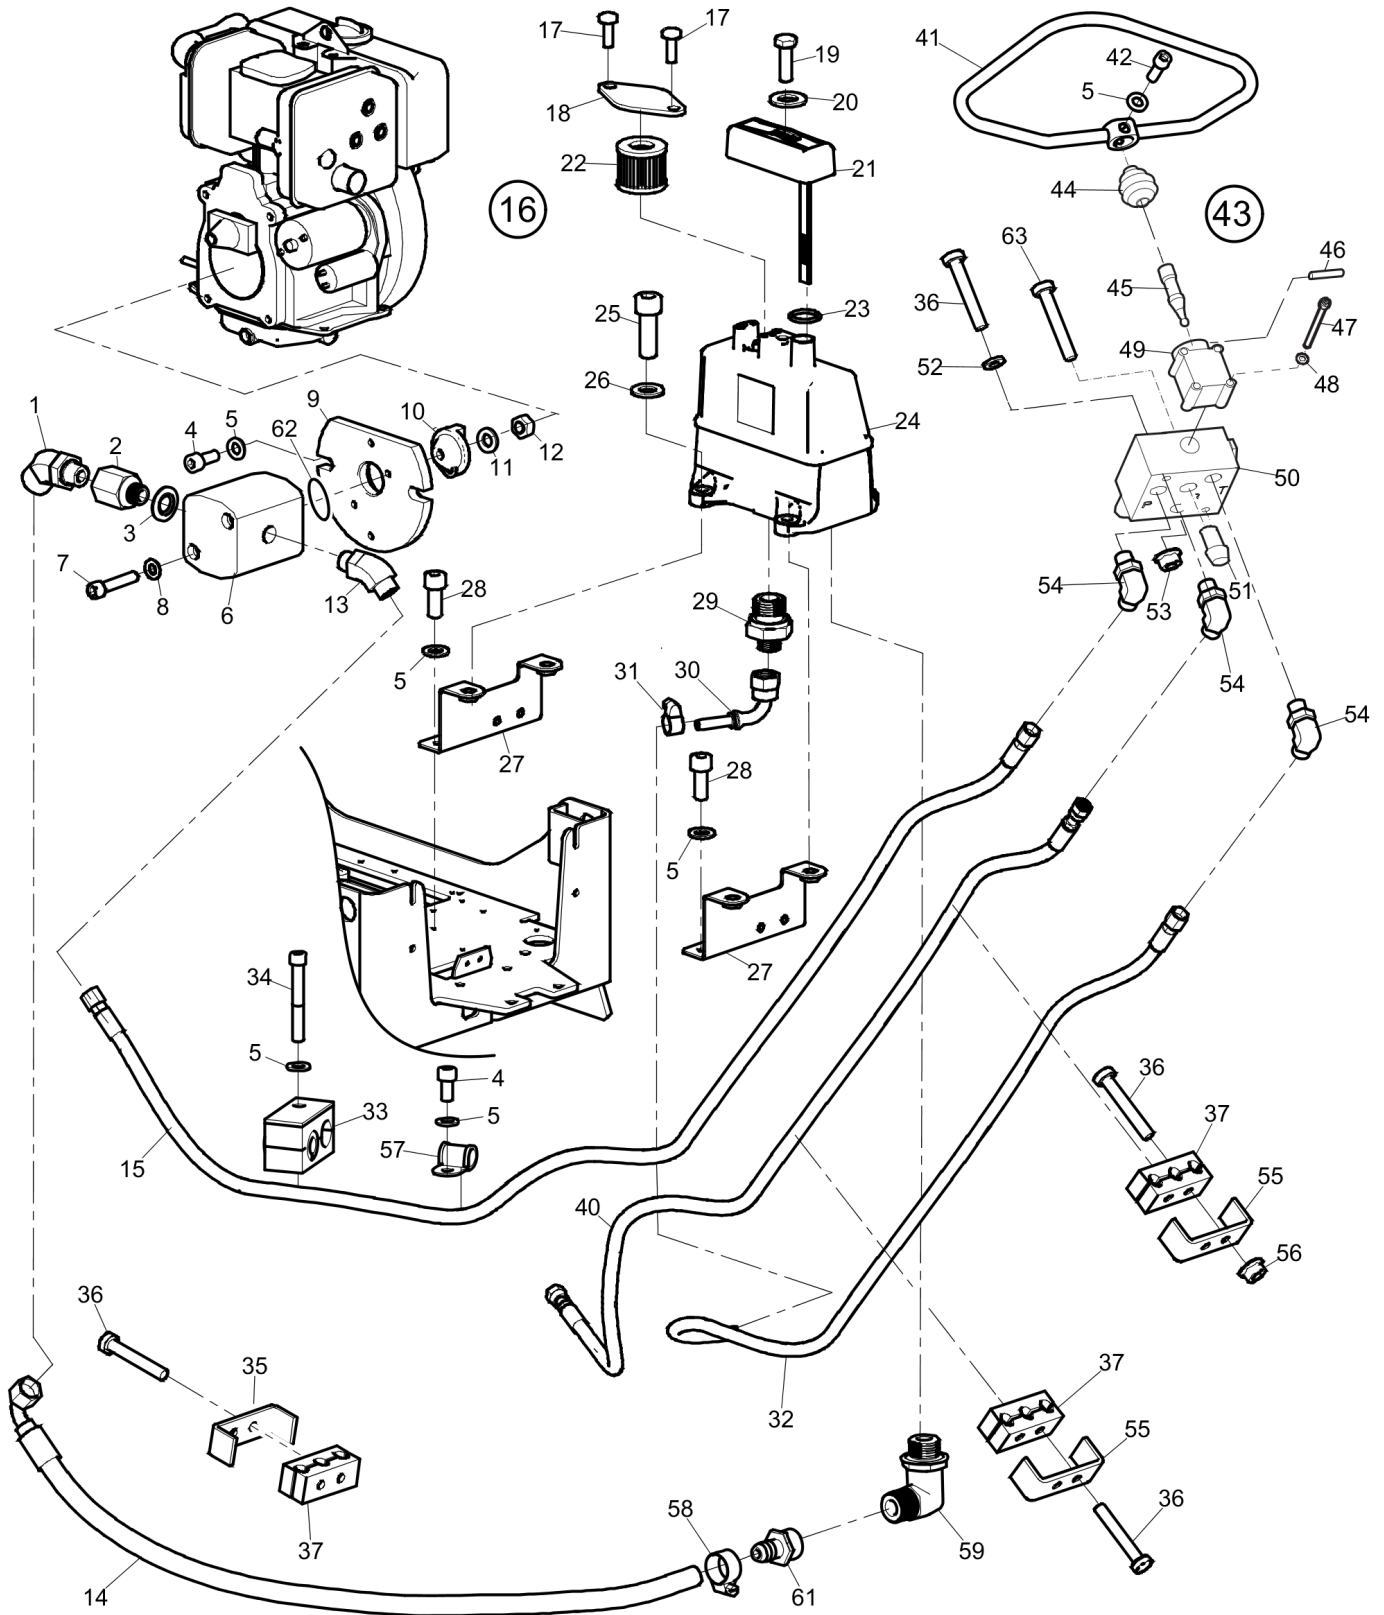

Spare parts list Hydraulic system

Item	Part No.	Name	Qty	L
1	0570704187	Elbow	1	
2	3390019900	Connection	1	
3	0661100025	Seal washer	1	
4	0211132303	Screw	3	
5	0301233500	Plain washer	9	
6	3382014349	Hydraulic pump	1	
7	0211121803	Hexagon socket head cap screw	2	
8	0301231800	Plain washer	2	
9	3382014239	Adapter	1	
10	3382014238	Coupling	1	
11	0301232100	Washer DIN125	2	
12	0266210800	Nut DIN934	1	
13	4700791415	Elbow 45, O-ring	1	
14	3382014297	Hydraulic hose	1	
15	3382014299	Hydraulic hose	1	
16	4700376677	Hydraulic oil tank, complete	1	
17	4700904960	Screw, K50 x 12 mm Type KX-PT	2	
18	4700381563	Holder	1	
19	4700500021	Screw, M8x25 mm 8.8 A2K	1	
20	4700904229	Washer, 8.4x 6x1.5 mm 300HV	1	
21	4700381385	Cover with oil dipstick	1	
22	4700381566	Air filter	1	
23	4700160110	O-ring	1	
24	-	Oil tank	1	
25	0211136303	Hex sock. screw	4	
26	0300027438	Washer	4	
27	3382012815	Bracket	2	
28	0211132203	Hex. head screw	4	
29	0570702539	Connection	1	
30	0570710005	Hose connection	1	
31	4700313108	Hose clamp	1	
32	3382012895	Hydraulic hose	1	
33	4700383458	Hose holder	1	
34	0211133203	Screw DIN912	1	
35	3382010182	Bracket	1