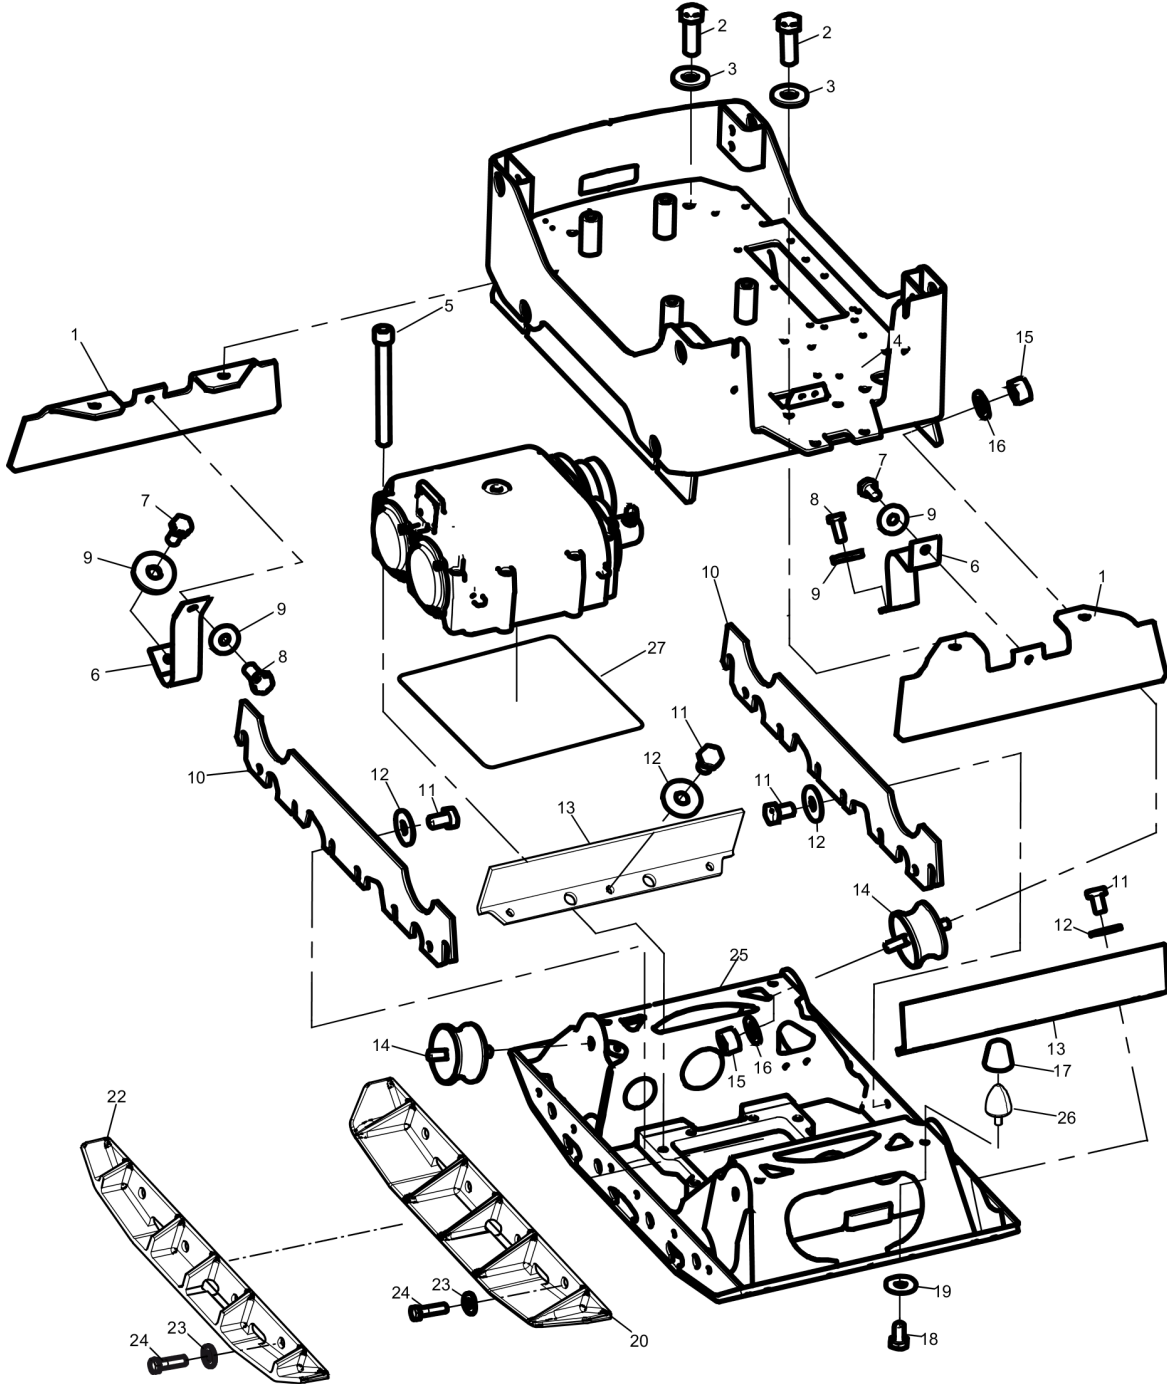

Spare parts list Ground plate installation

Item	Part No.	Name	Qty	L
1	3382014895	Cover	2	
2	0147140203	Screw	4	
3	4700904213	Steel Plain Washer	4	
4	3382014886	Engine plate	1	
5	0211196492	Hexagon socket head cap screw	10	
6	3382000150	Strap	2	
7	-	Screw M6 x 20 mm 8.8 A2K	2	
8	0147139803	Hex. head screw	2	
9	0303115900	Washer, 13x36x6 mm, 0.51x1.42x0.24 ". 300HV	4	
10	3382012993	Cover	2	
11	0147135903	Hexagon bolt	18	
12	0300027417	Washer	18	
13	3382012854	Cover	2	
14	3382014568	Shock absorber	4	
15	0266211400	Hexagon nut	8	
16	0301237800	Plain washer	8	
17	3382014282	Rubber stop	4	
18	4700900486	Screw	4	
19	4700928441	Washer, 21 x 45 mm	4	
20	3382014937	Extension plate, 150 mm	2	
22	3382014938	Extension plate, 75 mm	2	
23	0147155103	Screw DIN933	8	
24	0333050008	Steel plain washer 21x36x6	8	
25	3382012989	Frame	1	
26	3382011933	Rubber buffer	1	
27	3382015645	O-ring	1