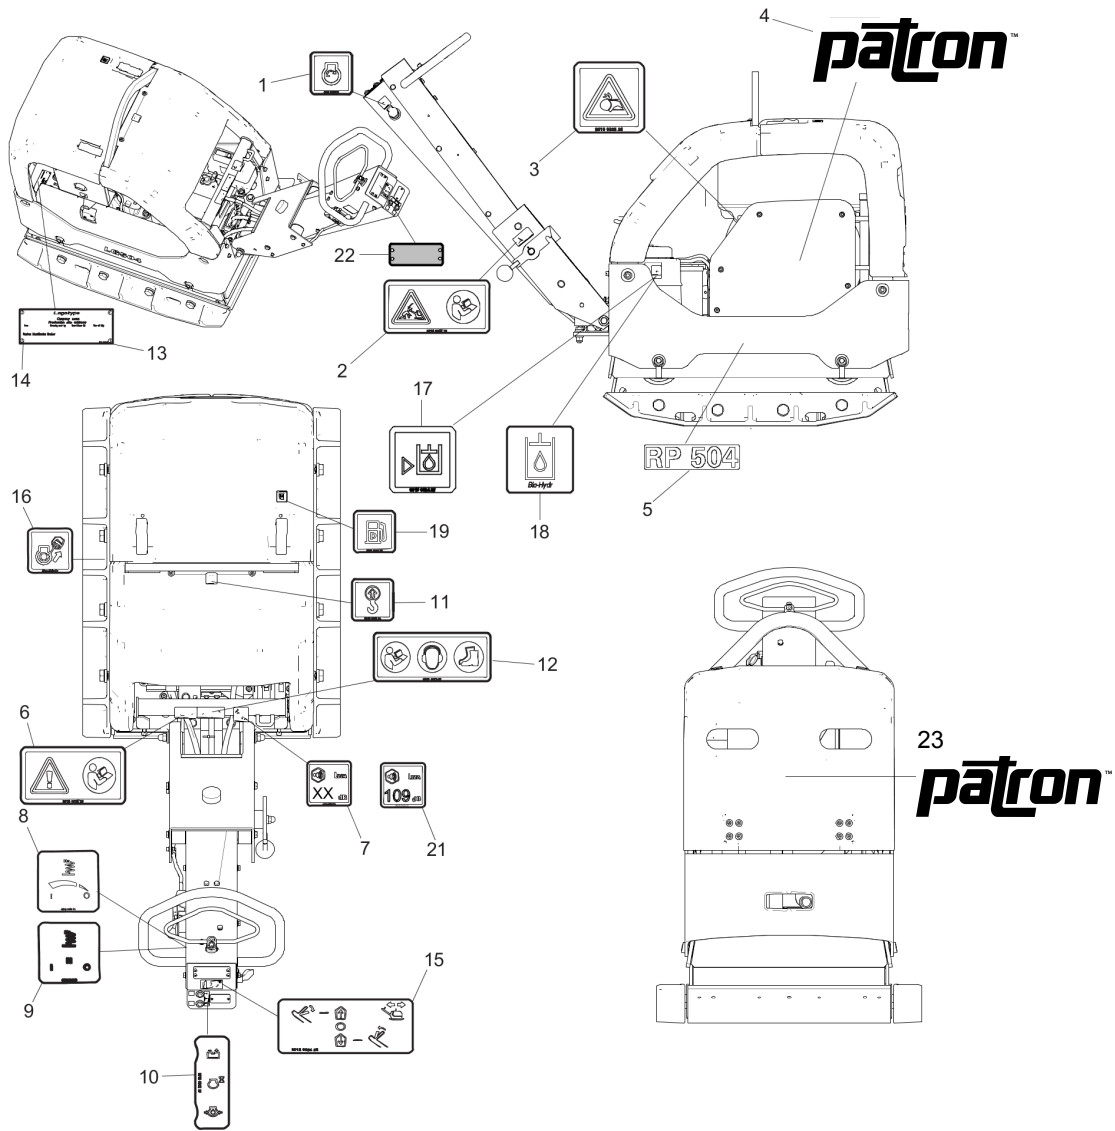

Spare parts list Labels

Item	Part No.	Name	Qty	L
1	8915002520	Label, electric engine start	1	
2	8915002523	Safety label, lock handle	1	
3	8915002526	Safety label, rotating V-belts	1	
4	3382012659	Label [} logo		
5	8915300266	Model code RP504	1	
6	8915002529	Decal safety	1	
7	-	Label, noise level	1	
8	8915002521	Label, throttle control non EPA	1	
9	8915002530	Label, throttle control EPA	1	
10	8915002519	Label, charging, hour meter and engine oil pressure	1	
11	8915002528	label, lifting point	1	
12	8915002387	Safety label, read instructions, ear protection and safety boots	1	
13	-	Data plate (Not available separately)	1	
14	-	Screw M6 x 20 mm 8.8 A2K	4	
15	8915002525	Label, operator panel	1	
16	8915002527	Label, manual start	1	
17	8915002427	Label, hydraulic oil level	1	
18	4700904601	Decal biodegradable hydraulic oil	1	
19	8915002626	Label,fuel	1	
21	8915002524	Label sound level	1	
22	3382012413	Cover lid	1	
23	3382012660	Label [} logo